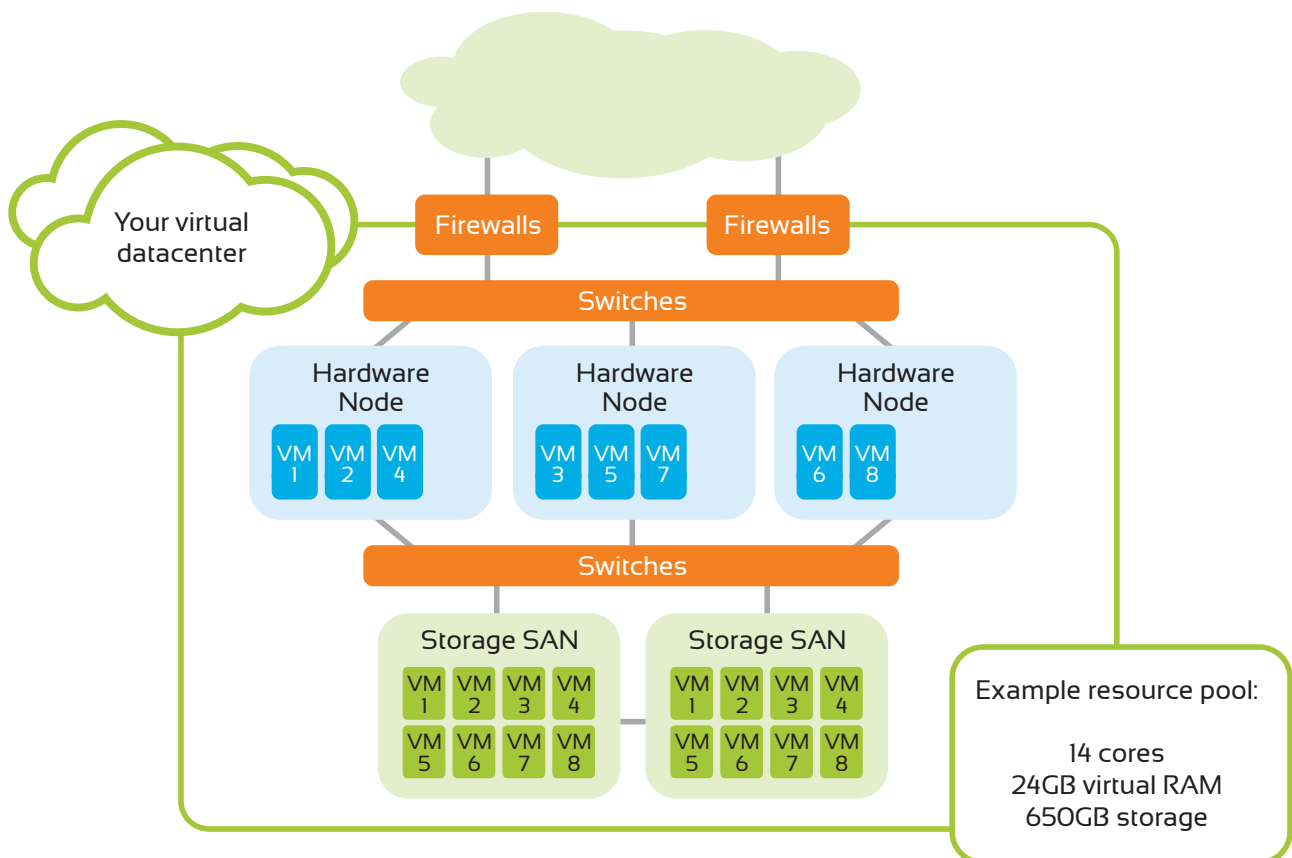

## Dedicated private cloud

### Private infrastructure, dedicated hardware

A Dedicated Private Cloud from Elite offers you your own Cloud infrastructure based on your own dedicated hardware and resources. We can design and configure a hardware configuration that best meets your actual business needs and in addition provides that extra layer of security, vital for those with sensitive data storage requirements. Whilst we can use any hardware you require, we recommend the use of best of breed range of hardware such as HP servers and blades. We can offer Fibre Channel or iSCSI over Gigabit or TenGigabit Ethernet SANs.

A Dedicated Private Cloud offers your business fantastic flexibility of computing resources. The ability to add and remove virtual machines at a moments notice and to build complex, multitiered architectures from a dedicated hardware and resource pool.